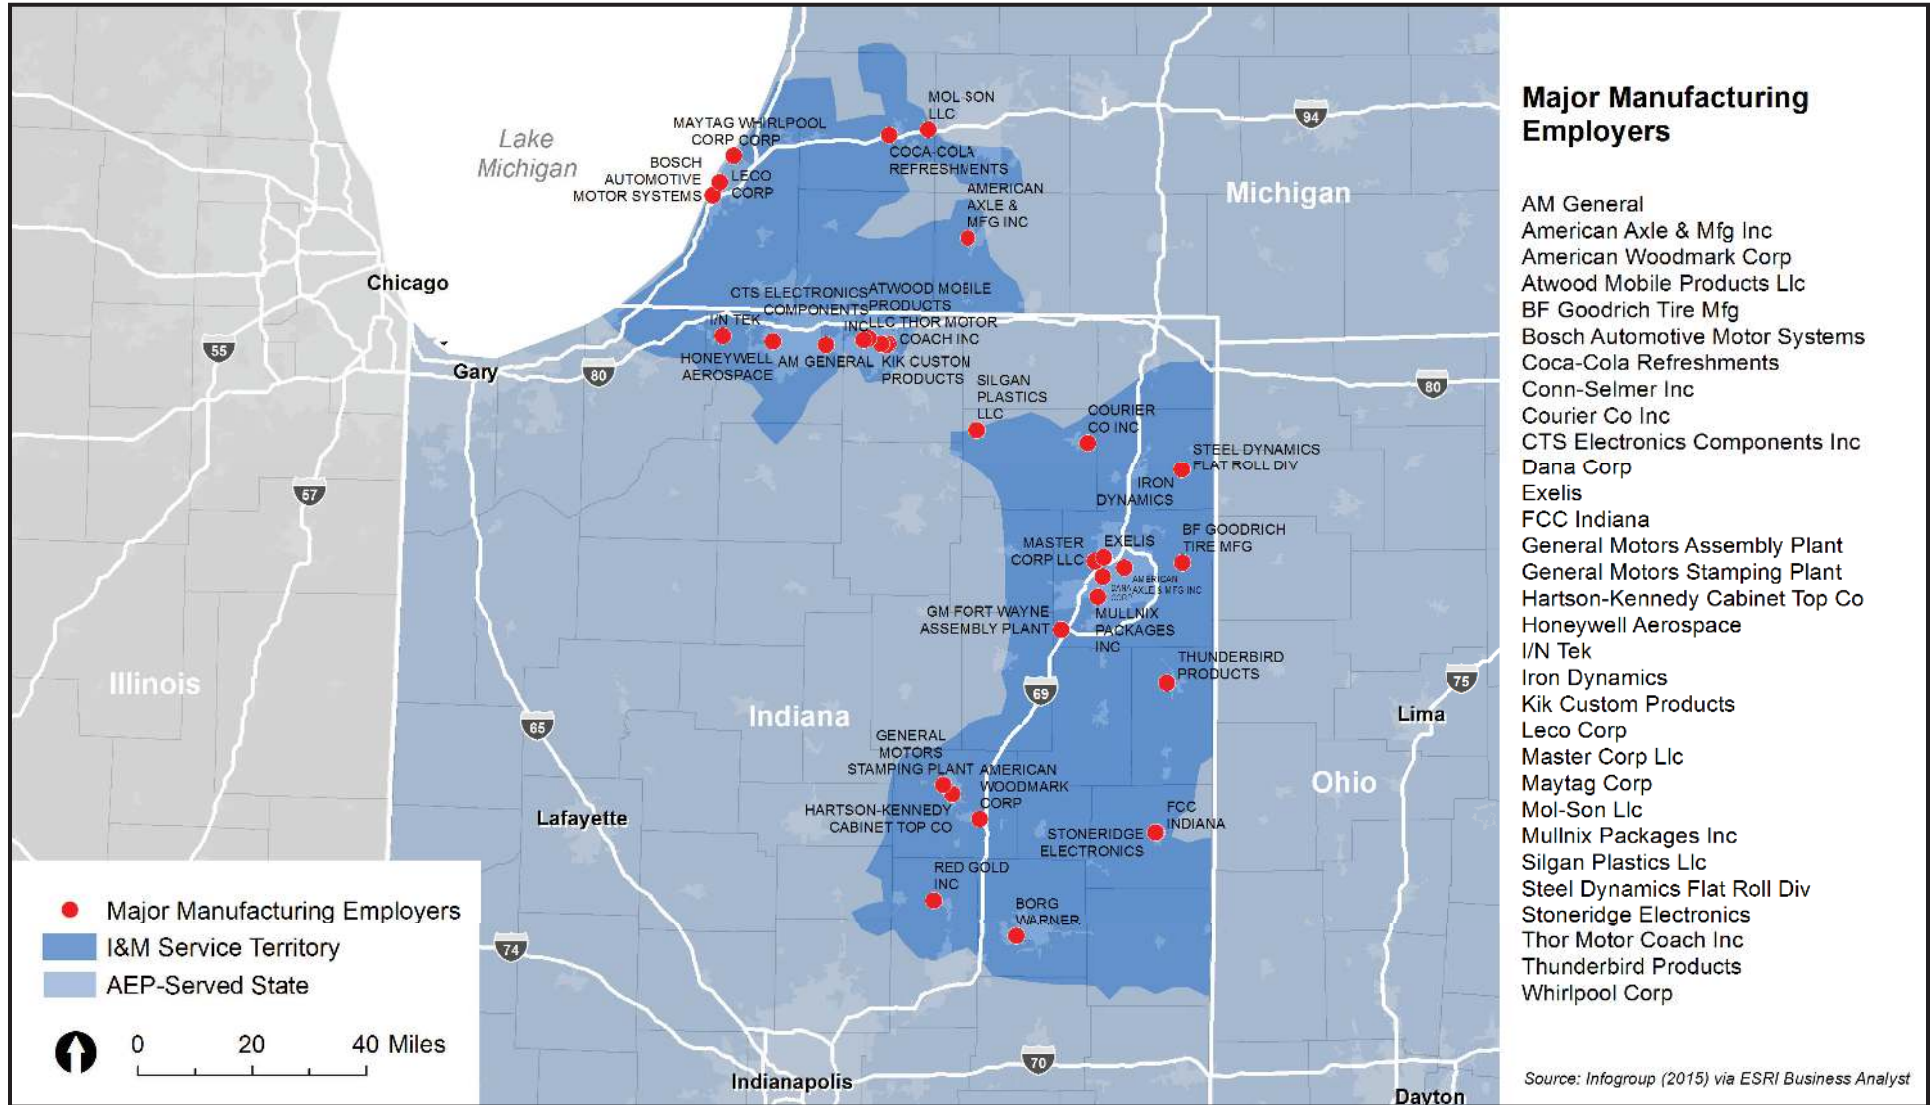

# TOP MANUFACTURING EMPLOYERS

Within Indiana Michigan Power Service Territory

Contact Economic & Business Development Managers  
 Ashley Savieo, CECD (260-408-3629 | [ANSAVIEO@AEP.COM](mailto:ANSAVIEO@AEP.COM)) or Shelley Klug, CECD (269-926-0678 | [SLKLUG@AEP.COM](mailto:SLKLUG@AEP.COM))  
 Or Visit [INDIANAMICHIGANED.COM](http://INDIANAMICHIGANED.COM) to Learn More