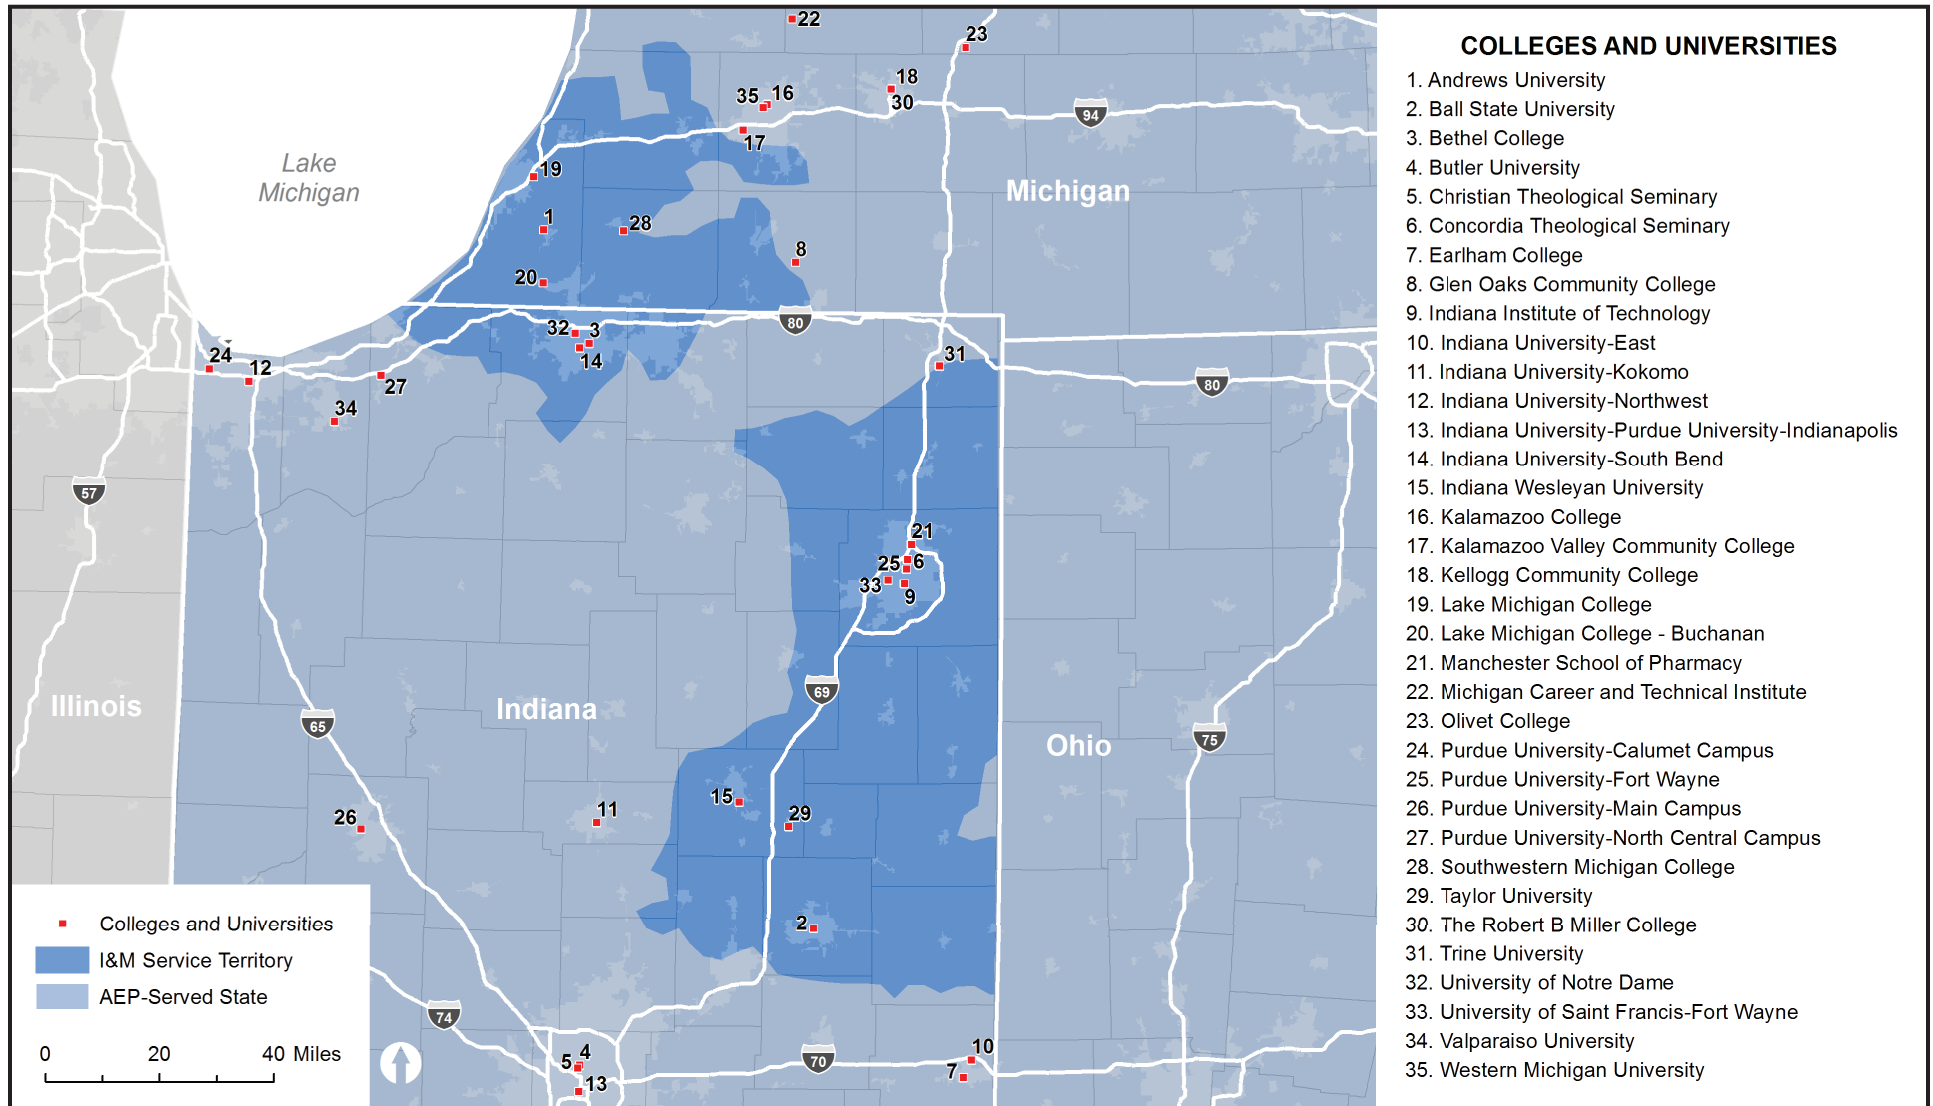

COLLEGES AND UNIVERSITIES

Proximity to Indiana Michigan Power Service Territory

Contact Economic & Business Development Managers
Ashley Savieo, CECD (260-408-3629 | ANSAVIEO@AEP.COM) or Shelley Klug, CECD (269-926-0678 | SLKLUG@AEP.COM)
Or Visit INDIANAMICHIGANED.COM to Learn More