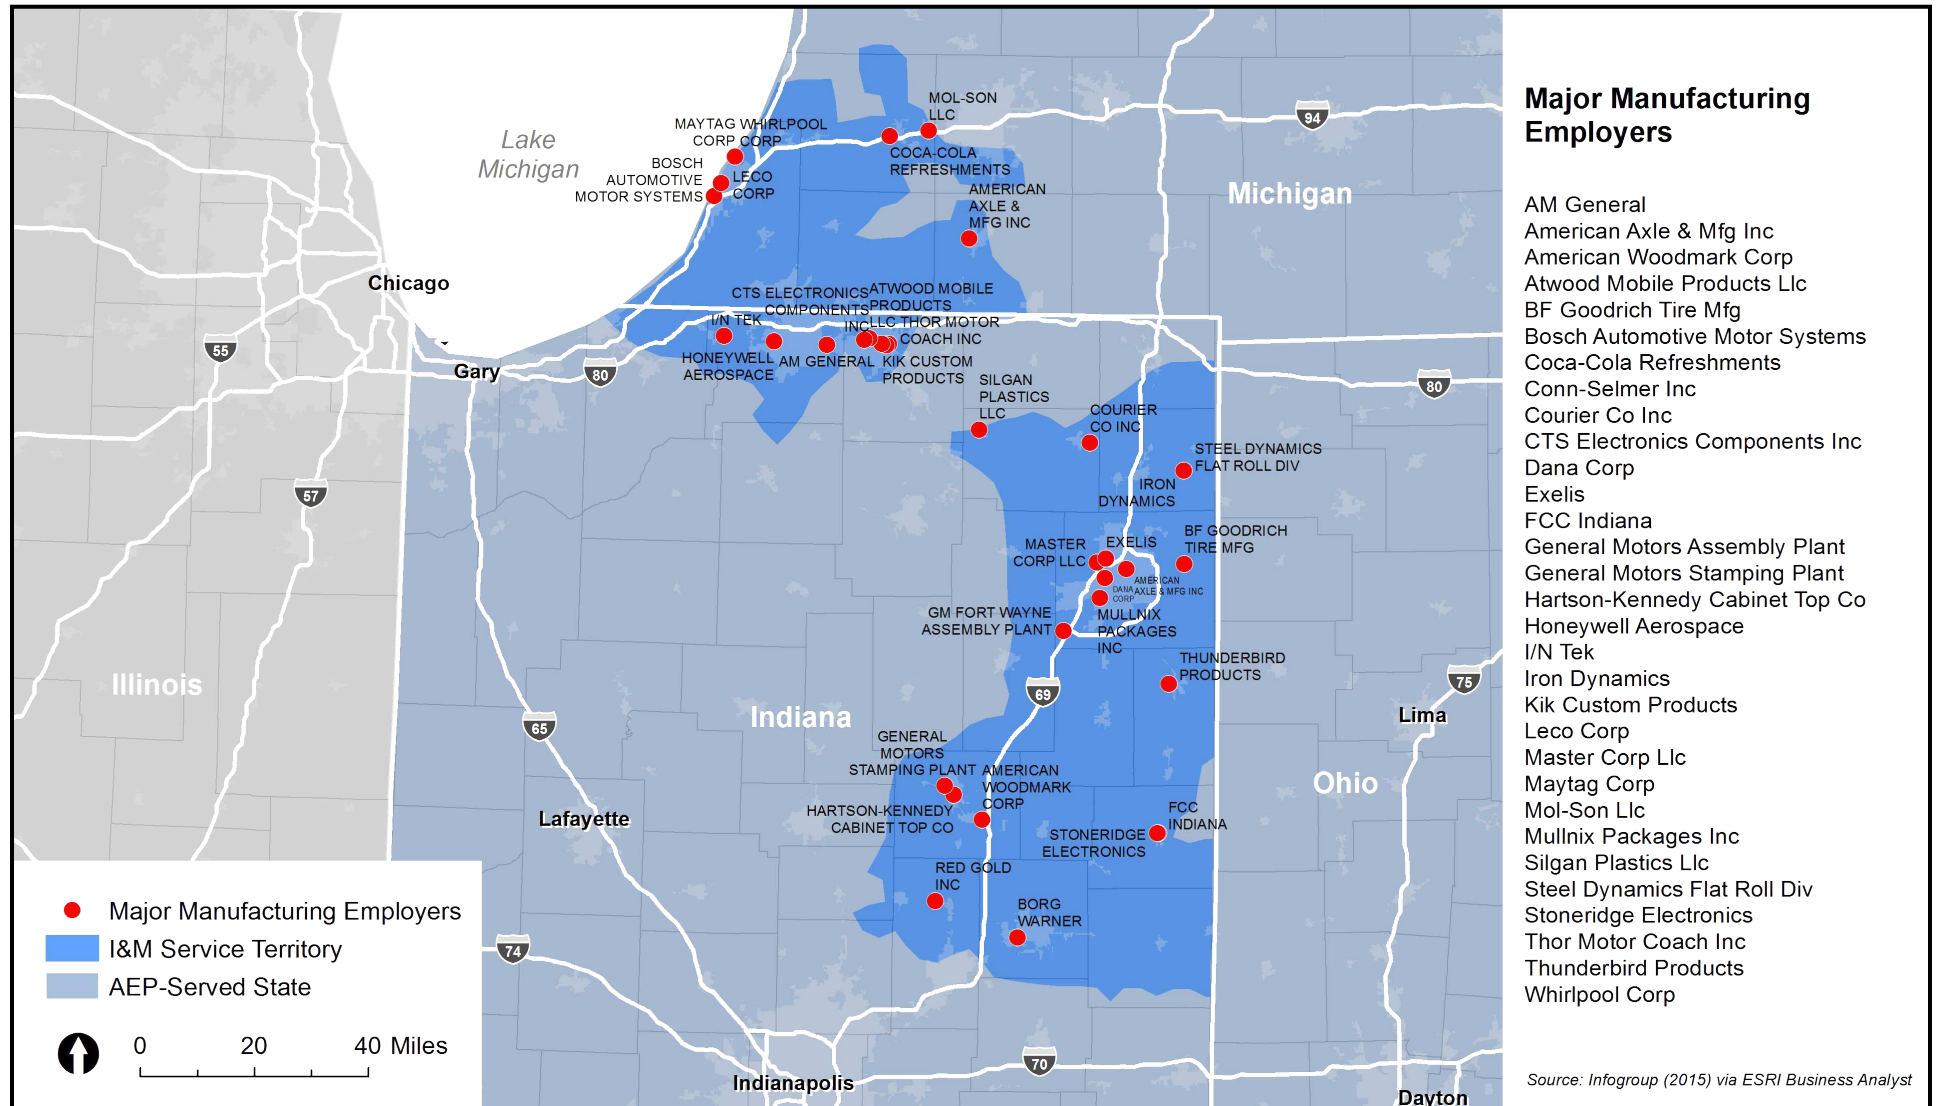

# TOP MANUFACTURING EMPLOYERS

A unit of American Electric Power

Within Indiana Michigan Power Service Territory

Contact Economic & Business Development Managers  
 Ashley Savieo, CECD (260-408-3629 | [ANSAVIEO@AEP.COM](mailto:ANSAVIEO@AEP.COM)) or Shelley Klug, CECD (269-926-0678 | [SLKLUG@AEP.COM](mailto:SLKLUG@AEP.COM))  
 Or Visit [INDIANAMICHIGANED.COM](http://INDIANAMICHIGANED.COM) to Learn More