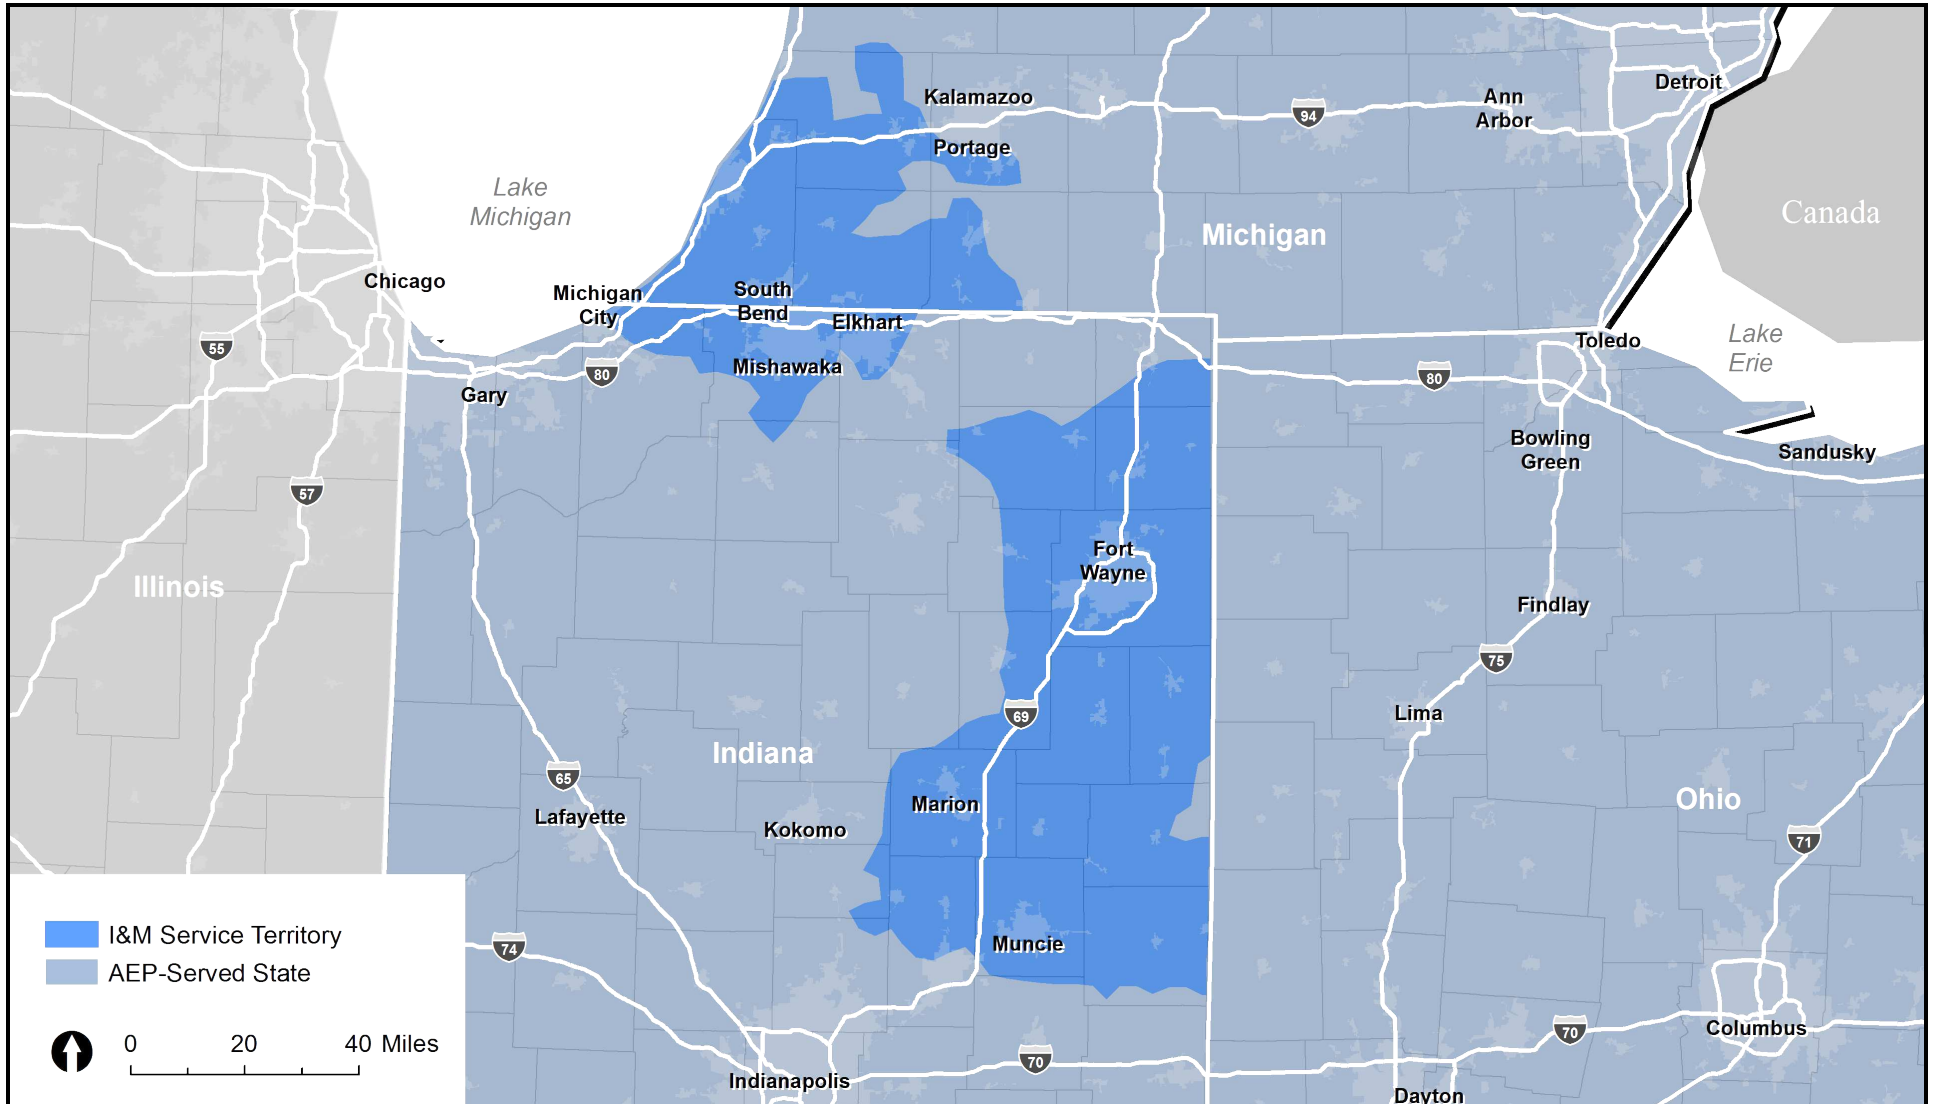

SERVICE TERRITORY

A unit of American Electric Power

Indiana and Michigan

Contact Economic & Business Development Managers
Ashley Savieo, CECD (260-408-3629 | ANSAVIEO@AEP.COM) or Shelley Klug, CECD (269-926-0678 | SLKLUG@AEP.COM)
Or Visit INDIANAMICHIGANED.COM to Learn More