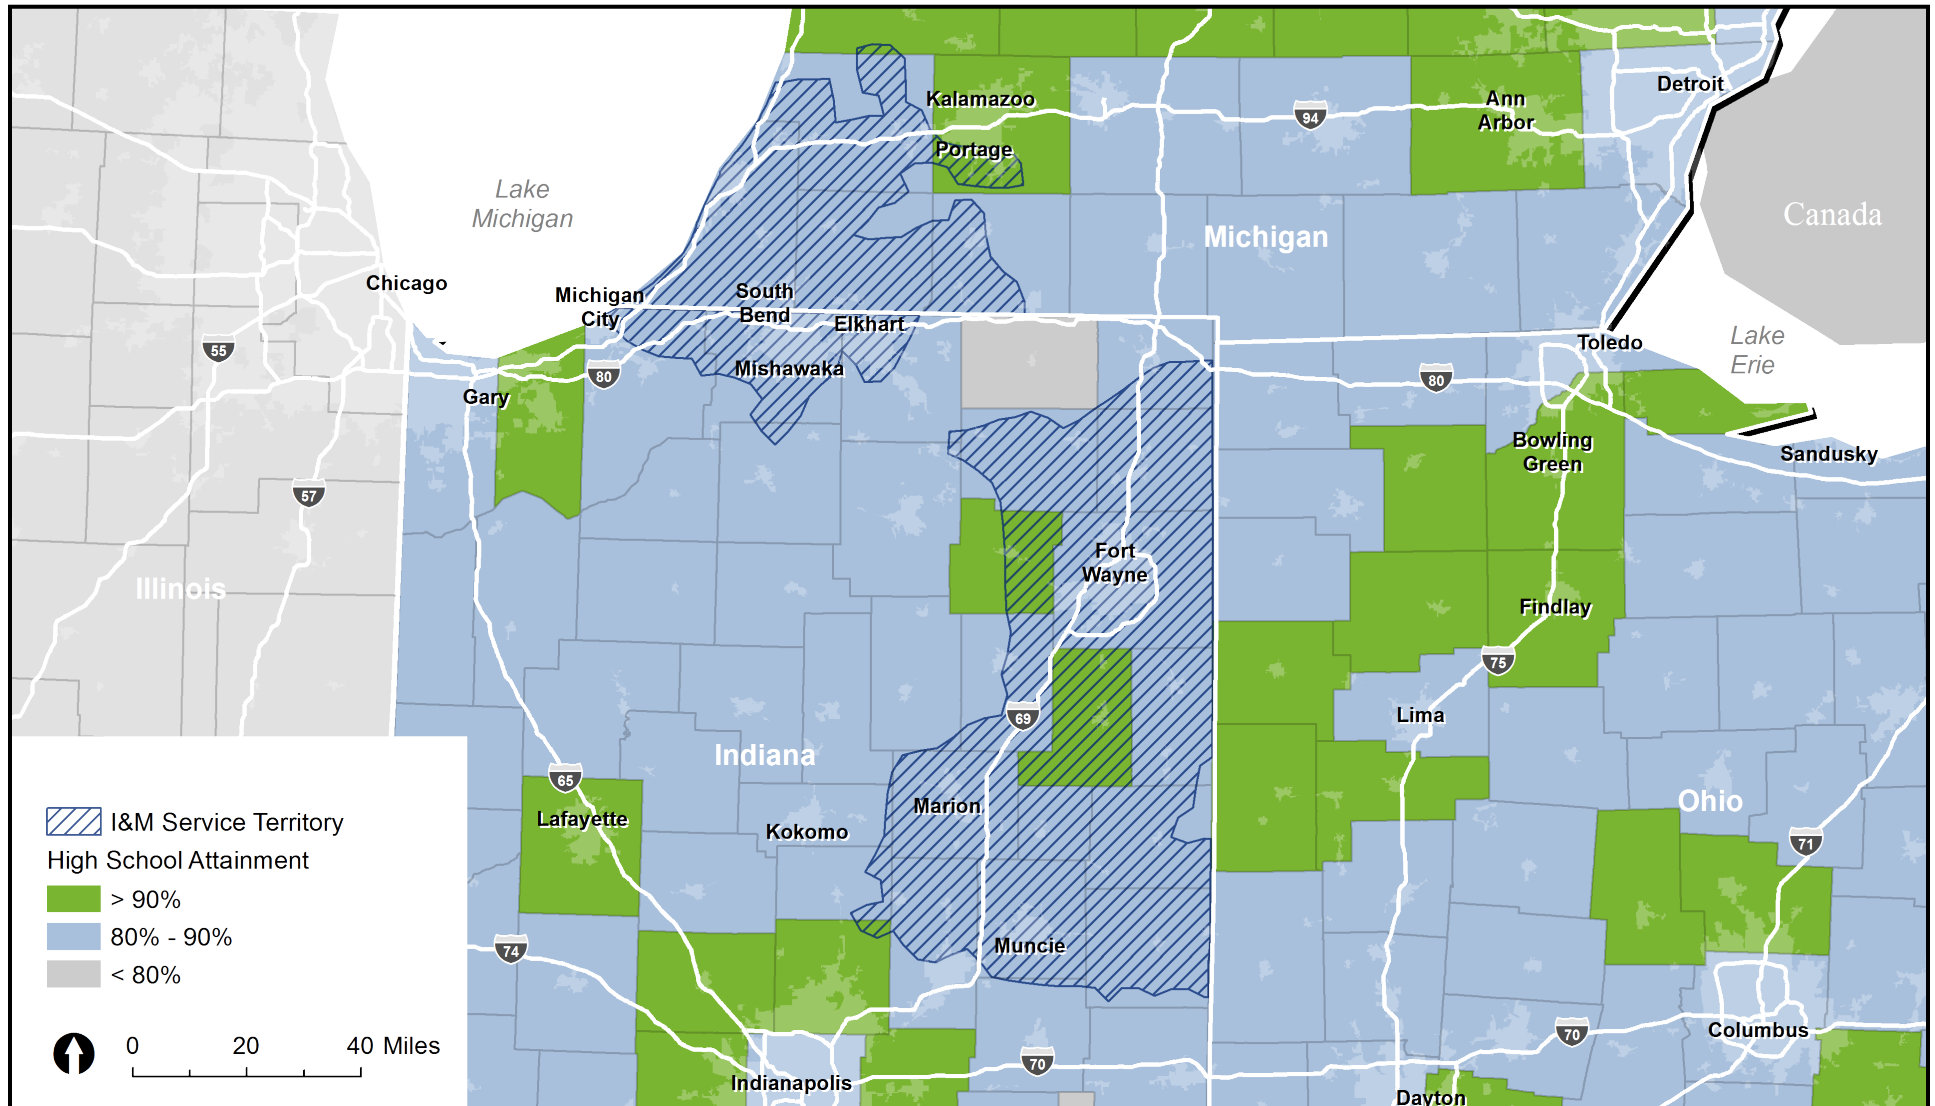

HIGH SCHOOL ATTAINMENT

A unit of American Electric Power

Proximity to Indiana Michigan Power Service Territory

Contact Economic & Business Development Managers
Ashley Savieo, CECD (260-408-3629 | ANSAVIEO@AEP.COM) or Shelley Klug, CECD (269-926-0678 | SLKLUG@AEP.COM)
Or Visit INDIANAMICHIGANED.COM to Learn More