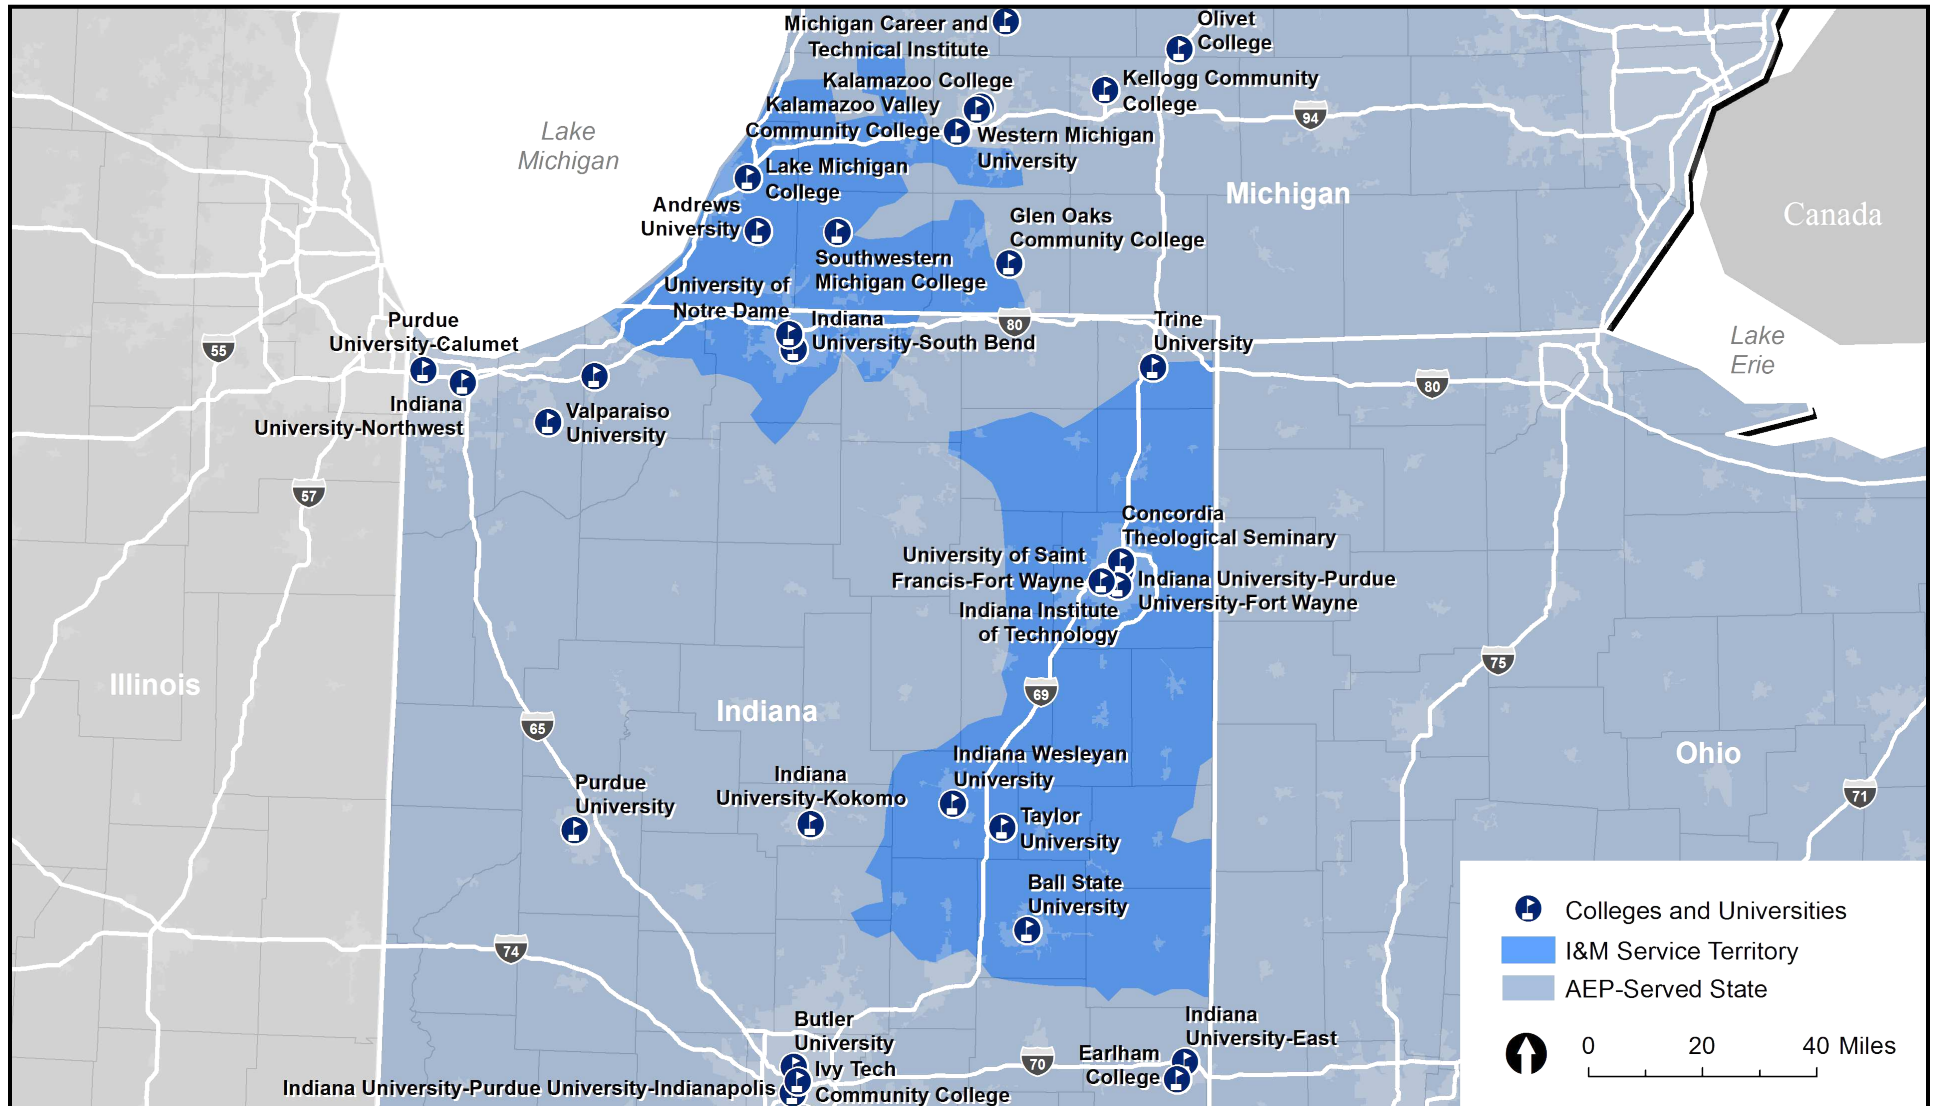

COLLEGES AND UNIVERSITIES

A unit of American Electric Power

Proximity to Indiana Michigan Power Service Territory

Contact Economic & Business Development Managers
Ashley Savieo, CECD (260-408-3629 | ANSAVIEO@AEP.COM) or Shelley Klug, CECD (269-926-0678 | SLKLUG@AEP.COM)
Or Visit INDIANAMICHIGANED.COM to Learn More